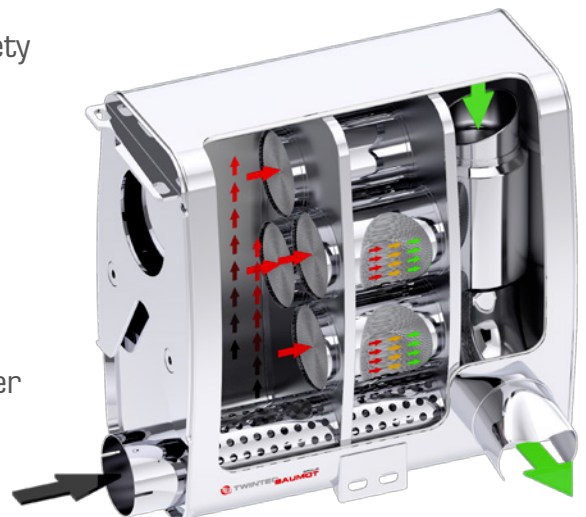

EURO IV / V REPLACEMENT SILENCERS

- Certified and tested to strict quality standards
- Tested under endurance conditions, operational safety and long service life proved in field tests
- Long service life due to robust and stress-bearing construction
- Equal substitute for systems offered by OE manufacturers
- Quick and reliable replacement of the original silencer